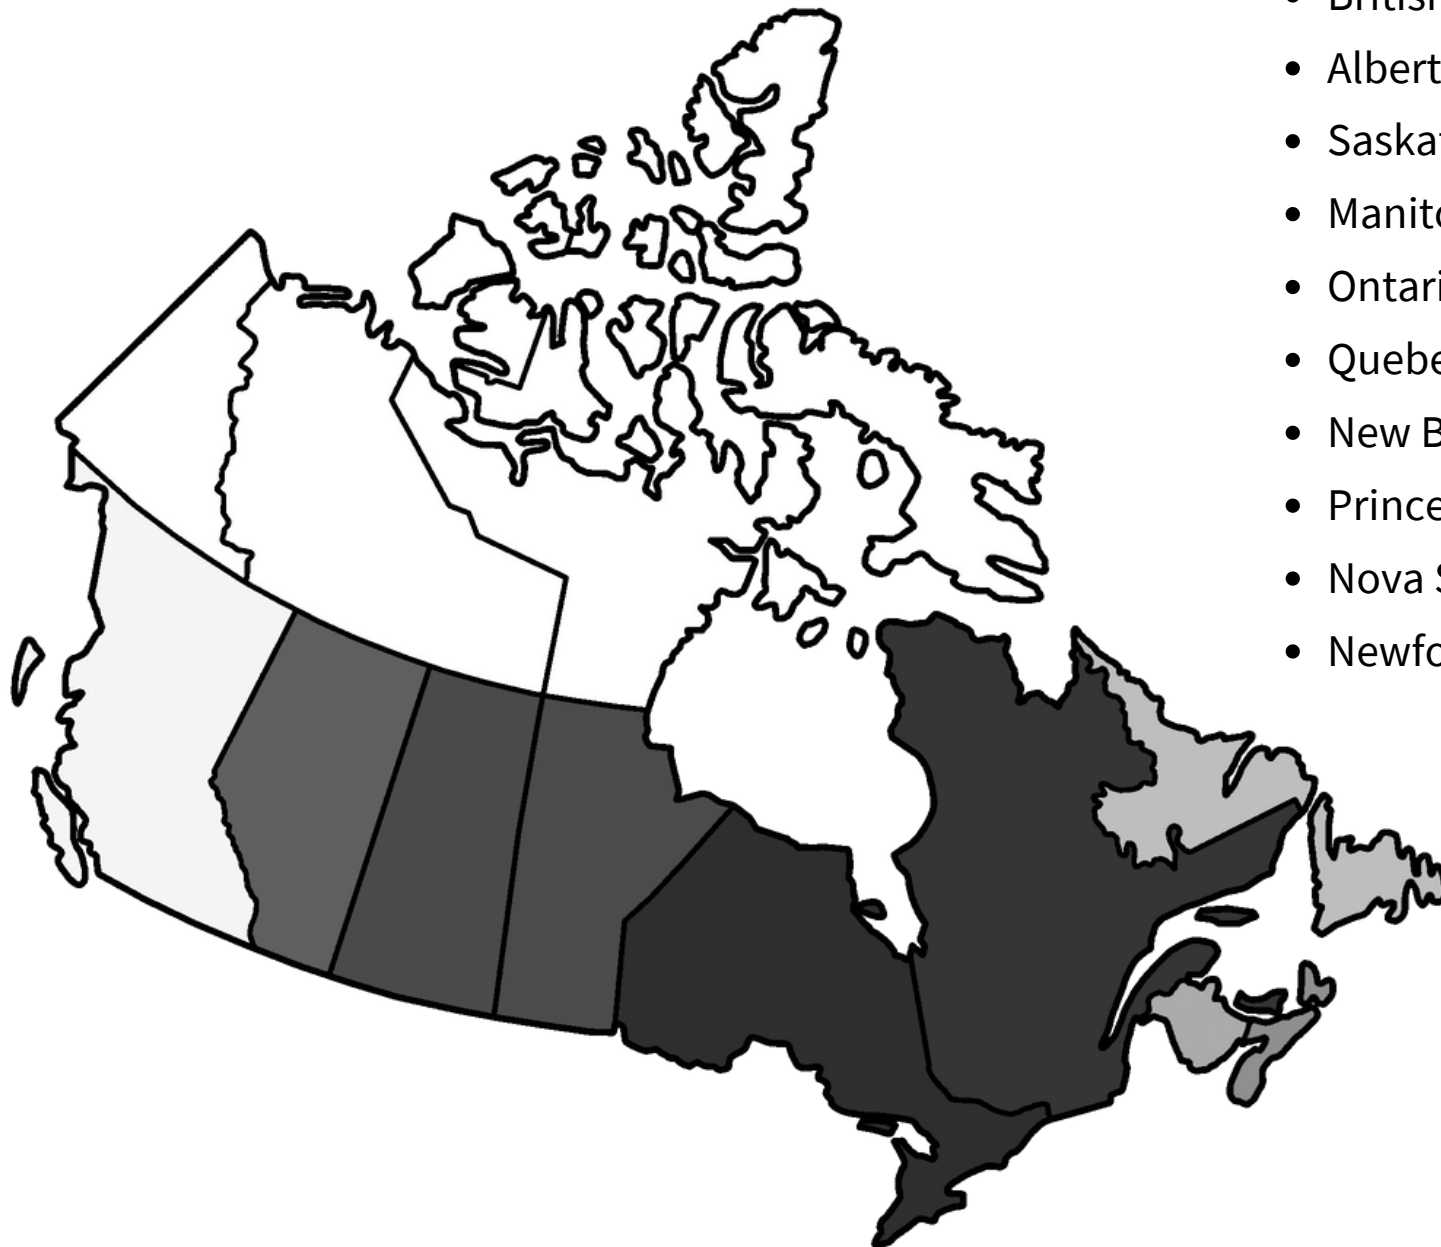

Name: Denis Boudreau

Colour each province, following the instructions below:

- British Columbia (yellow)
- Alberta (brown)
- Saskatchewan (burgundy)
- Manitoba (green)
- Ontario (red)
- Quebec (blue)
- New Brunswick (orange)
- Prince Edward Island (purple)
- Nova Scotia (pink)
- Newfoundland and Labrador (grey)

Name: Denis Boudreau

Identify every province with a colour of your choosing:

- British Columbia
- Alberta
- Saskatchewan
- Manitoba
- Ontario
- Quebec
- New Brunswick
- Prince Edward Island
- Nova Scotia
- Newfoundland and Labrador