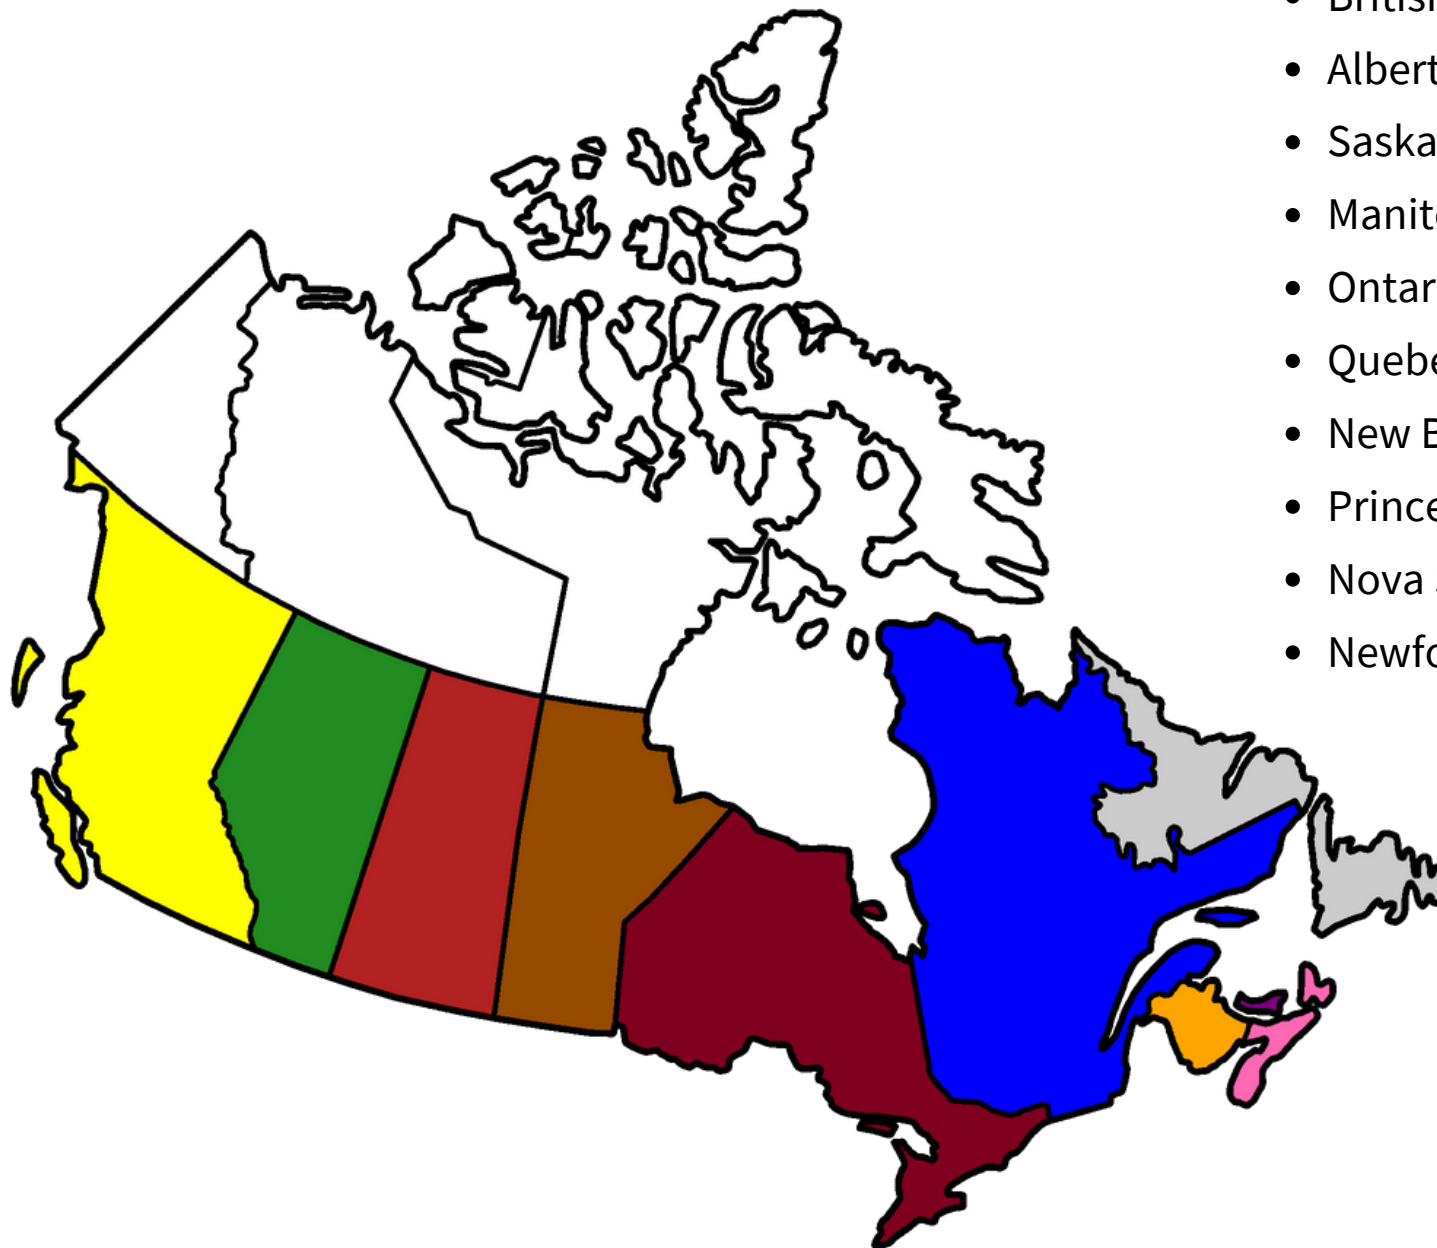

Name: Denis Boudreau

Colour each province, following the instructions below:

- British Columbia (yellow)
- Alberta (brown)
- Saskatchewan (burgundy)
- Manitoba (green)
- Ontario (red)
- Quebec (blue)
- New Brunswick (orange)
- Prince Edward Island (purple)
- Nova Scotia (pink)
- Newfoundland and Labrador (grey)

Name: Denis Boudreau

Identify every province with a colour of your choosing:

- British Columbia
- Alberta
- Saskatchewan
- Manitoba
- Ontario
- Quebec
- New Brunswick
- Prince Edward Island
- Nova Scotia
- Newfoundland and Labrador